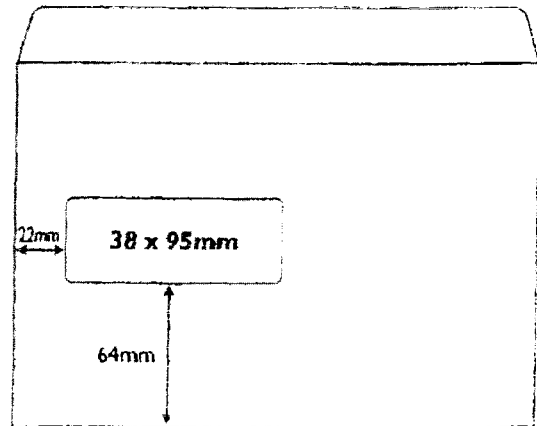

WINDOW SIZES AND POSITIONS

CORRESPONDENCE ENVELOPES

(90 x 145 mm to 130 x 240 mm)

STANDARD WINDOW SIZE

BARCODE WINDOW SIZE

C5 BOOKLET MAILERS

(162 x 229 mm)

STANDARD WINDOW SIZE

BARCODE WINDOW SIZE

C4 BOOKLET MAILERS

(229 x 324 mm)