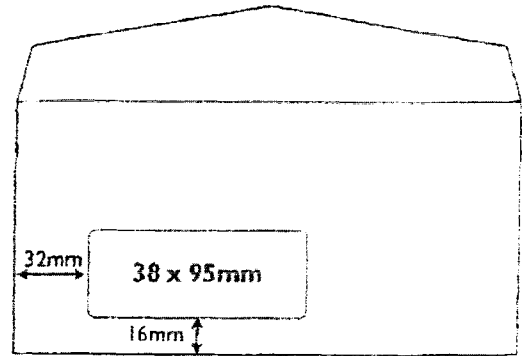

WINDOW SIZES AND POSITIONS

CORRESPONDENCE ENVELOPES

(90 x 145 mm to 130 x 240 mm)

STANDARD WINDOW SIZE

BARCODE WINDOW SIZE

C5 BOOKLET MAILERS

(162 x 229 mm)

STANDARD WINDOW SIZE

BARCODE WINDOW SIZE

C4 BOOKLET MAILERS

(229 x 324 mm)