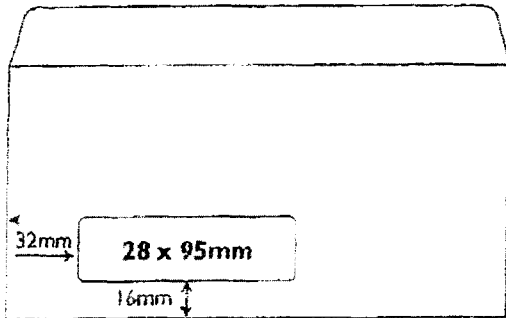

WINDOW SIZES AND POSITIONS

CORRESPONDENCE ENVELOPES

(90 x 145 mm to 130 x 240 mm)

STANDARD WINDOW SIZE

BARCODE WINDOW SIZE

C5 BOOKLET MAILERS

(162 x 229 mm)

STANDARD WINDOW SIZE

BARCODE WINDOW SIZE

C4 BOOKLET MAILERS

(229 x 324 mm)