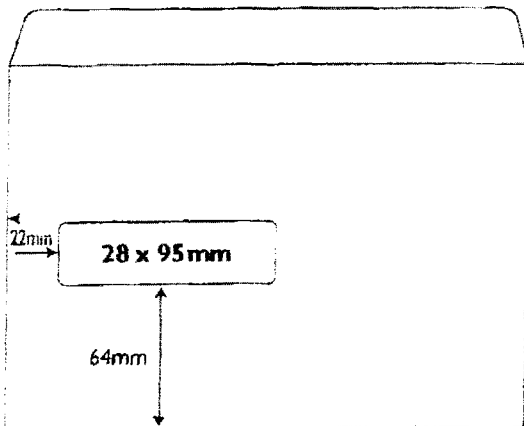

WINDOW SIZES AND POSITIONS

CORRESPONDENCE ENVELOPES

(90 x 145 mm to 130 x 240 mm)

STANDARD WINDOW SIZE

BARCODE WINDOW SIZE

C5 BOOKLET MAILERS

(162 x 229 mm)

STANDARD WINDOW SIZE

BARCODE WINDOW SIZE

C4 BOOKLET MAILERS

(229 x 324 mm)